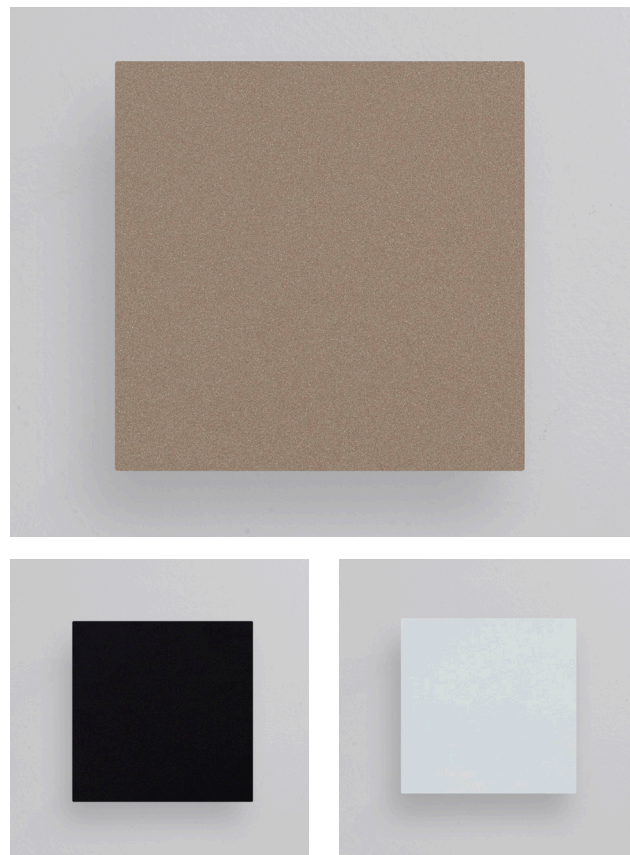

Codici finiture - Finishes codes