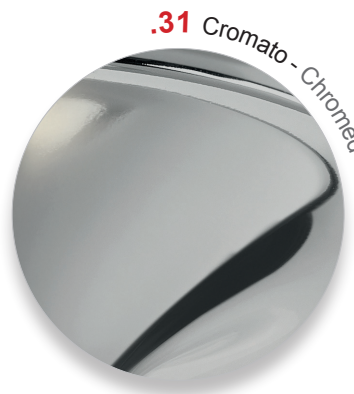

SAL | COMMERCIAL

venti20

FINITURE - FINISHES

.01 Bianco - White

.31 Cromato - Chromed

.02 Nero - Black

.32 Nichel satinato - Nickel matt

.25 Dorato satinato - Golden satin