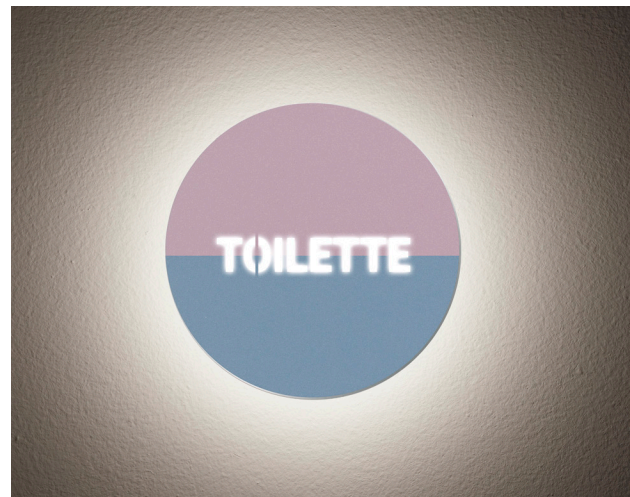

C custom color

Esempi di realizzazioni CUSTOM a richiesta dei clienti.

Examples of CUSTOM realizations at customers' request.

venti20