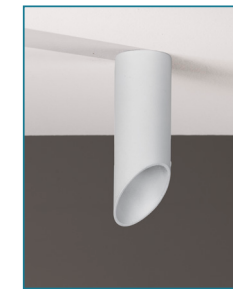

venti20

VENTI VENTI

Stiamo vivendo un periodo particolare dove gli eventi hanno investito ogni aspetto della nostra vita. C'è quindi necessità di energie nuove per affrontare con spirito innovativo i cambiamenti imposti.

La nostra risposta è stata trovare una soluzione con quello che meglio sappiamo fare: progettare e costruire LAMPADE.

È nata così una collezione dal design essenziale con prezzi di mercato competitivi, senza tralasciare però le linee guida che hanno caratterizzato la storia di EgoLuce in questi 40 anni di attività.

- Affidabilità dei prodotti 100% made in Italy
- 5 anni di garanzia
- Riparabilità degli apparecchi

VENTI VENTI è quindi una collezione di lampade creata per soddisfare ogni segmento di mercato:

- semplice e veloce da realizzare,
- facile da installare
- personalizzabile per materiali, finitura o dimensione
- predisposta per attacchi standard.

Ogni singola lampada diventa così estremamente versatile grazie anche all'utilizzo di selezionate sorgenti luminose, con differenti temperature di colore e di lumen.

VENTI VENTI

EgoLuce reacts to change with renewed impulse: thinking, designing, creating a new collection of lighting solutions for the interior made 100% MADE IN ITALY.

VENTI VENTI is a new collection created to satisfy every market segment: clean and essential design, versatile aesthetics in shapes and sizes and a wide choice of light sources for every interior application, proposed in perfect harmony with the EgoLuce Design collection.