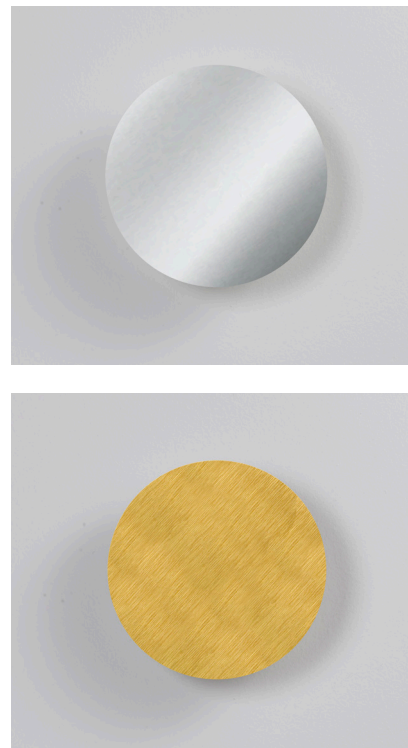

Lampada a parete a Luce radiale di facile installazione disponibile in diverse finiture.
Lampada con attacco GX53 e lampadina GX53 LED proposta in tre temperature di colore.

*Easy-to-install radial light wall lamp available in different finishes.
Lamp with GX53 socket and GX53 led source available in three led temperatures*

4592

- **.25** Dorato satinato - *Golded satin*
- **.28** Foglia rame - *Copper leaf*
- **.29** Foglia oro - *Gold leaf*
- **.32** Nickel satinato - *Nickel matt*
- **.56** Specchio - *Mirror*

Light sources

- GX 53 LED
- 8W 2700K 650lm (art. 0103/XW) Dim
- 8W 3000K 680lm (art. 0103/WW)
- 8W 4000K 700lm (art. 0103/W)

0,45 Kg

Codici finiture - *Finishes codes*

A richiesta è possibile personalizzare lo schermo con lavorazioni a taglio laser.

On request it is possible to customize the screen with laser cutting processes.