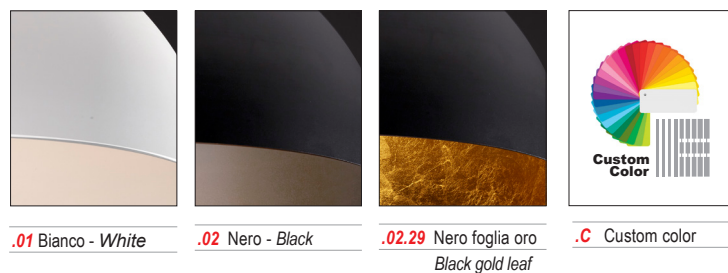

Codici finiture - Finishes codes