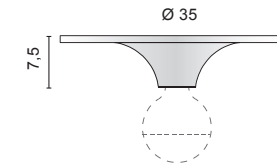

5039

- **.01** Bianco - White
- **.25** Dorato satinato - Gilded satin
- **.31** Cromato - Chromed
- **.38** Ramato lucido - Shiny copper

Light sources

- 11W E27 LED 2700K 1521lm (art. 0106/ML.XV)
- 7W E27 LED 2700K 806lm (art. 0102.31) Dim
- 7W E27 LED 2700K 806lm (art. 0102.38) Dim
- 7W E27 LED 2700K 806lm (art. 0102.57) Dim

F 0,40 Kg

5039.01 Bianco - White