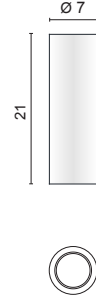

Light sources
GU10 LED
7W 2700K 580lm (art. 0094/XW)
7W 3000K 600lm (art. 0094/WW)
7W 4000K 630lm (art. 0094/W)

7W 2700K 510lm (art. 0104/XW) Dim
7W 3000K 530lm (art. 0104/WW) Dim
7W 4000K 550lm (art. 0104/W) Dim

0,30 Kg

1. **5661**
2. .01 Bianco - White
   - .02 Nero - Black
   - .35 Sabbia - Sand
   - .02.28 Nero foglia rame - Black copper leaf
   - .02.29 Nero foglia oro - Black gold leaf