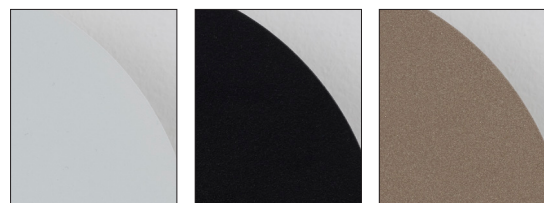

Codici finiture - Finishes codes

- .01 Bianco - White
- .02 Nero - Black
- .35 Sabbia - Sand