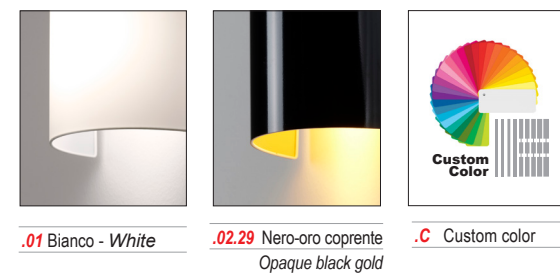

Codici finiture - Finishes codes