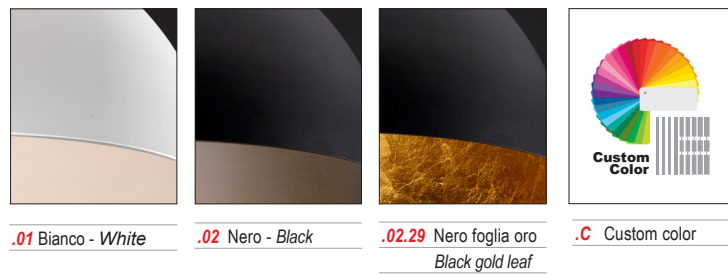

Codici finiture - Finishes codes