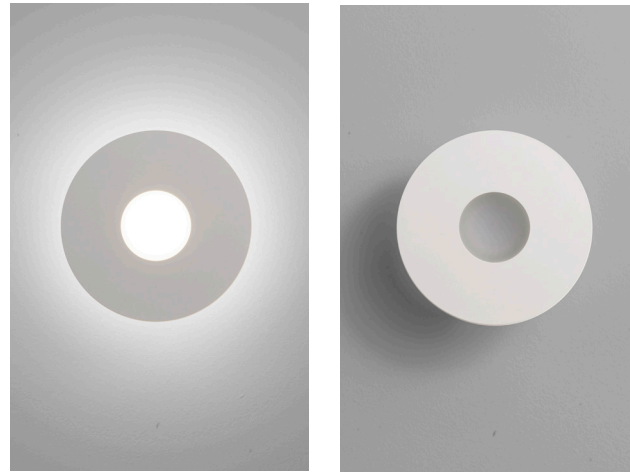

ELLEIN design ABS Studio

Venti20

Lampada a parete a Luce diretta/radiale di facile installazione disponibile in tre finiture (verniciato goffrato fine), diffusore centrale in metacrilato satinato. Lampada con attacco GX53.

Easy-to-install direct/radial light wall lamp available in three finishes (texture painted), central diffuser in satin methacrylate. Lamp with GX53 socket.

4596

- .01 Bianco - White
- .02 Nero - Black
- .35 Sabbia - Sand

Light sources

- GX 53 LED
- 8W 2700K 650lm (art. 0103/XW) Dim
- 8W 3000K 680lm (art. 0103/WW)
- 8W 4000K 700lm (art. 0103/W)

0,45 Kg