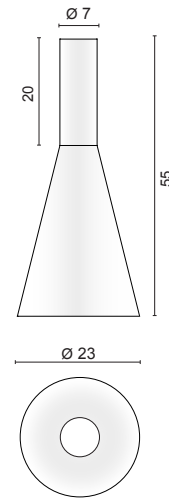

5652
.01 Bianco - White
.02 Nero - Black

Light sources
E 27 LED
15W 3000K 1521lm (art. 0105/15)
30W 3000K 3000lm (art. 0105/30)

1 Kg