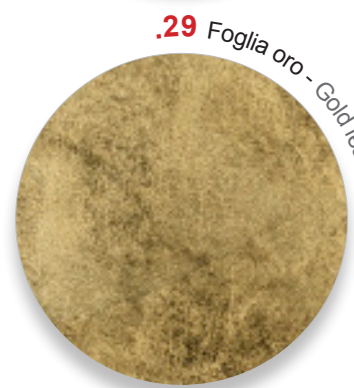

SAL | COMMERCIAL

venti20

FINITURE - FINISHES

.01 Bianco - White

.31 Cromato - Chromed

.02 Nero - Black

.32 Nichel satinato - Nickel matt

.25 Dorato satinato - Golden satin

.35 Sabbia - Sand

.29 Foglia oro - Gold leaf

.38 Ramato lucido - Shiny copper

.28 Foglia rame - Copper leaf

.56 Specchio - Mirror

venti20

venti20

VENTI VENTI