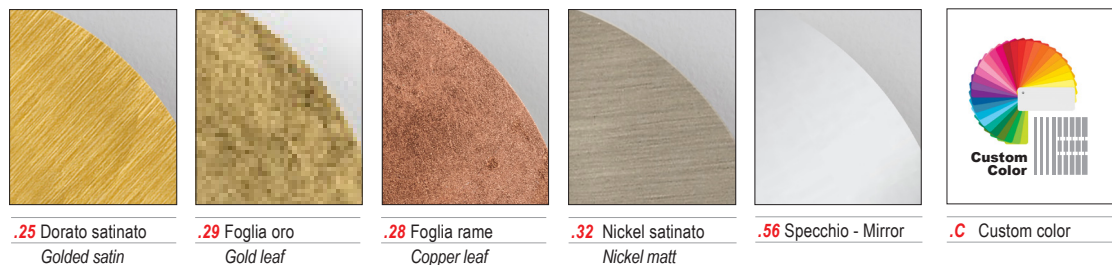

Codici finiture - *Finishes codes*

A richiesta è possibile personalizzare lo schermo con lavorazioni a taglio laser.

On request it is possible to customize the screen with laser cutting processes.