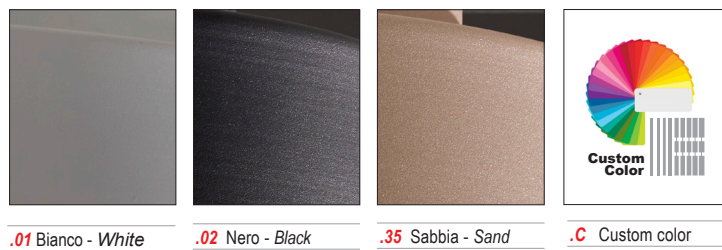

Codici finiture - Finishes codes