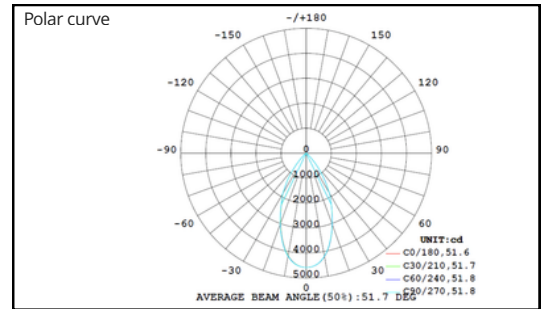

Technical Specifications

Light Source	High performance SMD
Correlated colour temp.	4000K
MacAdam Step (SDCM)	≤3 MacAdam
Light Distribution	60°
Unified Glare Rating	*UGR <19
Lumen Output	3700lm
Cyanosis Compliance	N/A
Colour rendering index	Ra≥90, R9≥50
Lumen maintenance	L90 B10 >50,000 hours
Trim colour	White
Mounting	Recessed
Diffuser type	Polycarbonate
Ingress protection	IP54
Rated supply voltage	220-240V AC
Mains frequency	50 Hz
Driver type	DALI-2 remote constant current