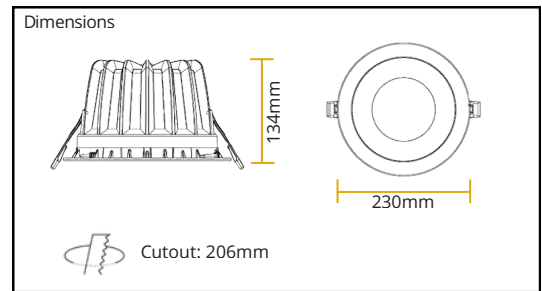

DML234040DWH

Downlights

Milano

Recessed
Commercial LED Downlight

Features

- Die-cast aluminium body for efficient heat dissipation
- High efficacy LED technology 100lm/W
- Excellent glare control with set back optical design
- Quick release mounting clips for easy installation or maintenance

Technical Specifications

Light Source	High performance SMD
Correlated colour temp.	4000K
MacAdam Step (SDCM)	≤3 MacAdam
Light Distribution	60°
Unified Glare Rating	*UGR <19
Lumen Output	3700lm
Cyanosis Compliance	N/A
Colour rendering index	Ra≥90, R9≥50
Lumen maintenance	L90 B10 >50,000 hours
Trim colour	White
Mounting	Recessed
Diffuser type	Polycarbonate
Ingress protection	IP54
Rated supply voltage	220-240V AC
Mains frequency	50 Hz
Driver type	DALI-2 remote constant current

Order Code: DML234040DWH

FAMILY	Size	Wattage	CCT	Driver Type	Finish
DML Downlight Milano	23 230mm	40 25 / 2500lm	40 3000 3500 4000 Tuneable White CYanosis Compliant RGBW	D Non dim Phase dim DALI-2	WH White trim BlacK trim SiLver trim
		40 33 / 3200lm			
		40 40 / 3700lm			