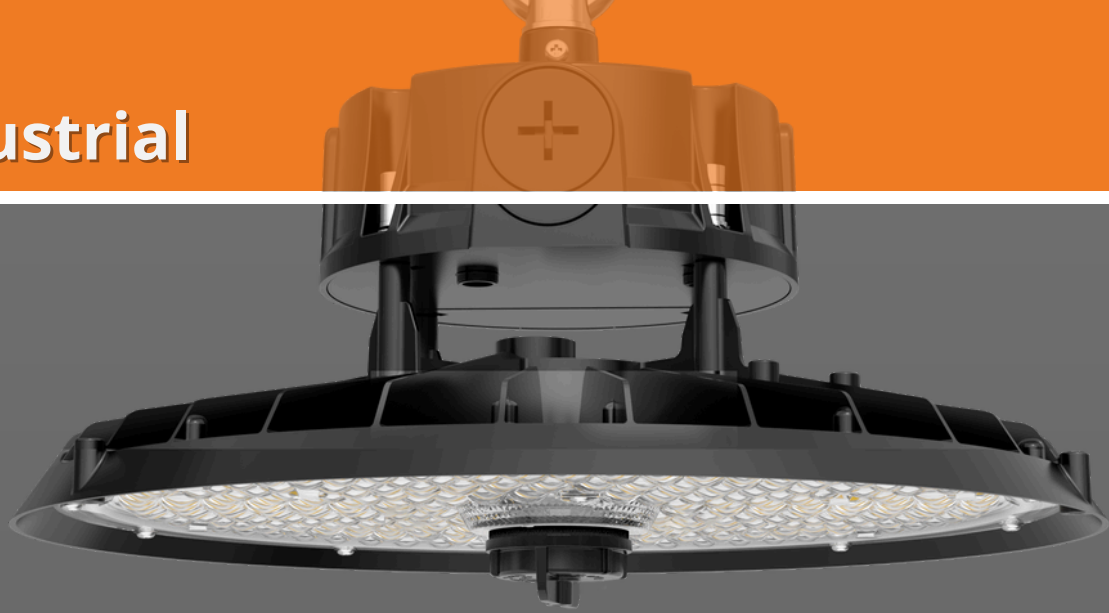

Industrial

HOUSTON

LED High Bay

 **SAL** | COMMERCIAL

HOUSTON HIGH BAY

Power DIP Switch

3 power settings per model

Power Selectable

Power Percentage	80W	120W	150W	200W
HIGH	80W	120W	150W	200W
MID	64W	96W	120W	150W
MIN	48W	72W	100W	120W

* The tolerance for power is ±10%

Available Accessories

Polycarbonate diffuser
(with or without lid)

Aluminium reflector
(short/tall/wide)

Surface mount bracket

Images

Available Optics

Symmetrical 85°

Symmetrical 60°

Symmetrical 110°