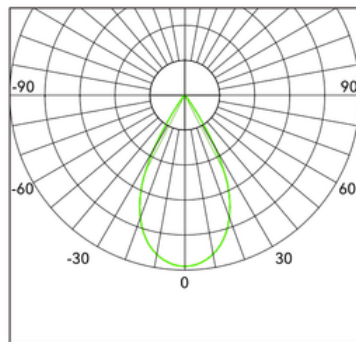

Aluminium reflector
(short/tall/wide)

Surface mount bracket

Images

Available Optics

Symmetrical 85°

Symmetrical 60°

Symmetrical 110°