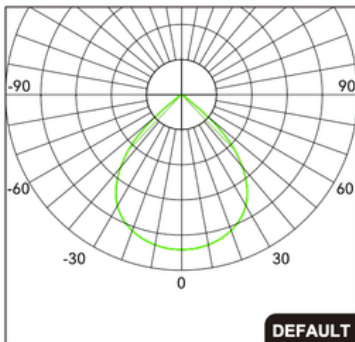

Aluminium reflector
(short/tall/wide)

Surface mount bracket

Images

Available Optics

Symmetrical 85°

Symmetrical 60°

Symmetrical 110°