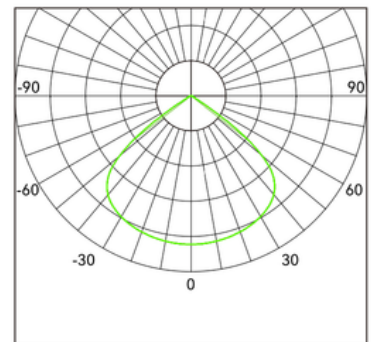

Aluminium reflector
(short/tall/wide)

Surface mount bracket

Images

Available Optics

Symmetrical 85°

Symmetrical 60°

Symmetrical 110°