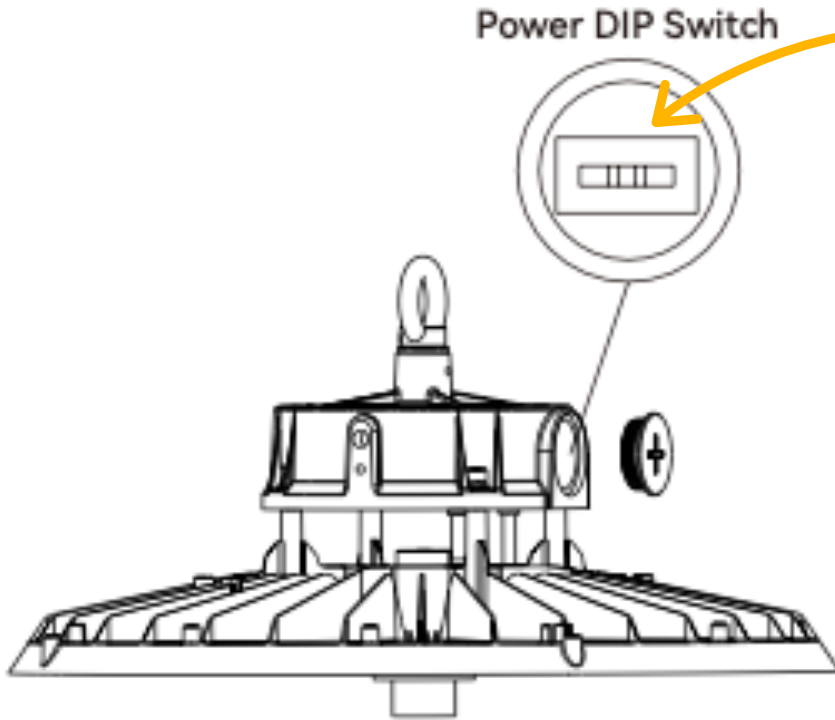

Industrial

HOUSTON

LED High Bay

 **SAL** | COMMERCIAL

HOUSTON HIGH BAY

Power DIP Switch

3 power settings per model

Power Selectable